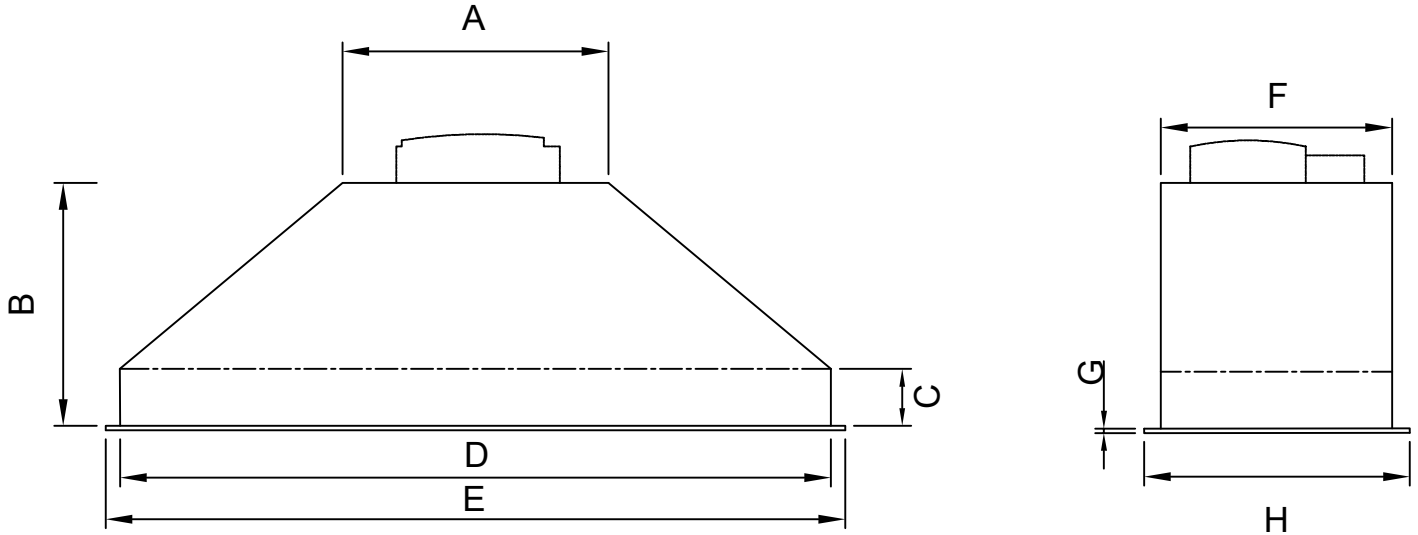

# ELITE 70 & NOBLE SERIES

28" - 36" Built-In Range Hood

600 - 1000 CFM

Last revision : February 26, 2025

SKU	A	B	C	D	E	F	G	H
TU016B-28	11 3/4"	11 13/16"	2 1/2"	27 13/16"	28 1/2"	15"	3/8"	16 5/16"
TU016S-B28	11 3/4"	11 13/16"	2 1/2"	27 13/16"	28 1/2"	15"	3/8"	16 5/16"
TU017S-B28	11 3/4"	11 13/16"	2 1/2"	27 13/16"	28 1/2"	15"	3/8"	16 5/16"
TU19223B-B28	11 3/4"	11 3/16"	2 1/2"	26"	27 3/16"	10 1/4"	3/8"	11 3/4"
TU19223S-B28	11 3/4"	11 3/16"	2 1/2"	26"	27 3/16"	10 1/4"	3/8"	11 3/4"
TU19223S-B28B	11 3/4"	11 3/16"	2 1/2"	26"	27 3/16"	10 1/4"	3/8"	11 3/4"
TU19223S-B28C	11 3/4"	11 3/16"	2 1/2"	26"	27 3/16"	10 1/4"	3/8"	11 3/4"
TU19223S-B34B	11 3/4"	11 3/16"	2 1/2"	32"	33"	10 1/4"	3/8"	11 3/4"