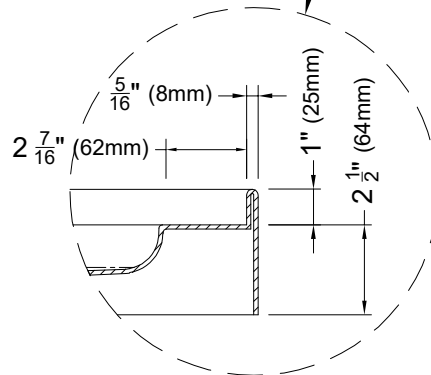

# LOWSTEP SERIES

32" x 32" Alcove Shower Base

Center Drain

**TU-SB-3W-32-32-C**

Last revision : 2025/03/04

**DRAIN**

Turin Canada may update or modify the product dimensions shown at any time without prior notice.