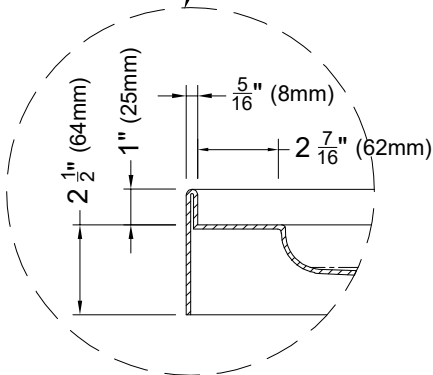

# LOWSTEP SERIES

32" x 32" Alcove Shower Base

Center Drain

**TU-SB-3W-32-32-C**

Last revision : 2025/03/04

**DRAIN**

Turin Canada may update or modify the product dimensions shown at any time without prior notice.