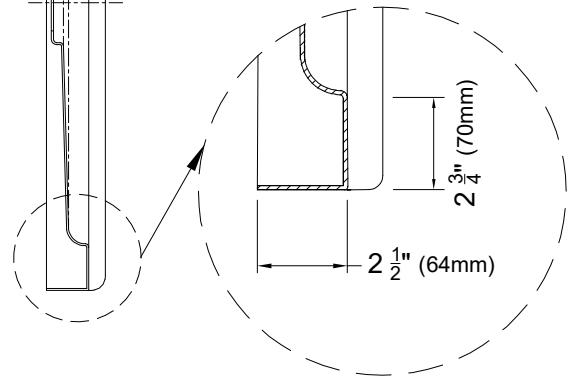

# LOWSTEP SERIES

32" x 32" Alcove Shower Base

Center Drain

**TU-SB-3W-32-32-C**

Last revision : 2025/03/04

**DRAIN**

Turin Canada may update or modify the product dimensions shown at any time without prior notice.