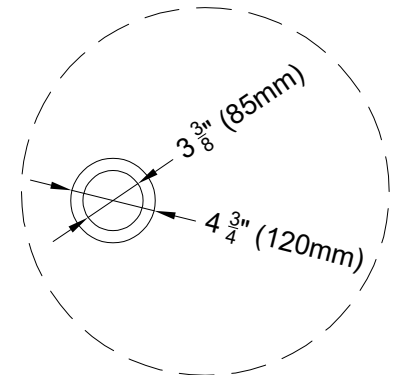

# LOWSTEP SERIES

32" x 32" Alcove Shower Base

Center Drain

**TU-SB-3W-32-32-C**

Last revision : 2025/03/04

**DRAIN**

Turin Canada may update or modify the product dimensions shown at any time without prior notice.