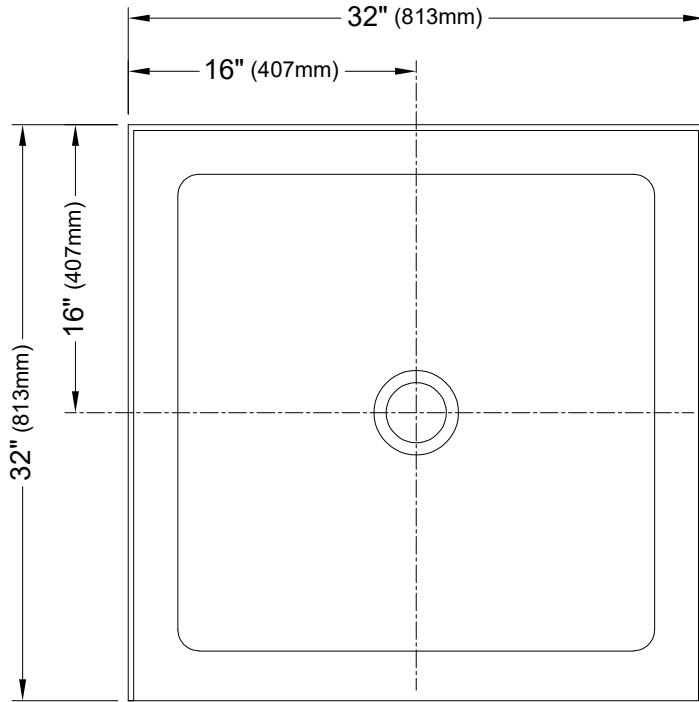

# LOWSTEP SERIES

32" x 32" Alcove Shower Base

Center Drain

**TU-SB-3W-32-32-C**

Last revision : 2025/03/04

**DRAIN**

Turin Canada may update or modify the product dimensions shown at any time without prior notice.