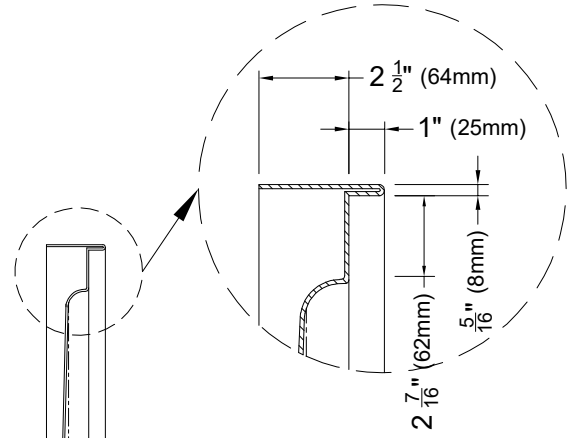

# LOWSTEP SERIES

32" x 32" Alcove Shower Base

Center Drain

**TU-SB-3W-32-32-C**

Last revision : 2025/03/04

**DRAIN**

Turin Canada may update or modify the product dimensions shown at any time without prior notice.