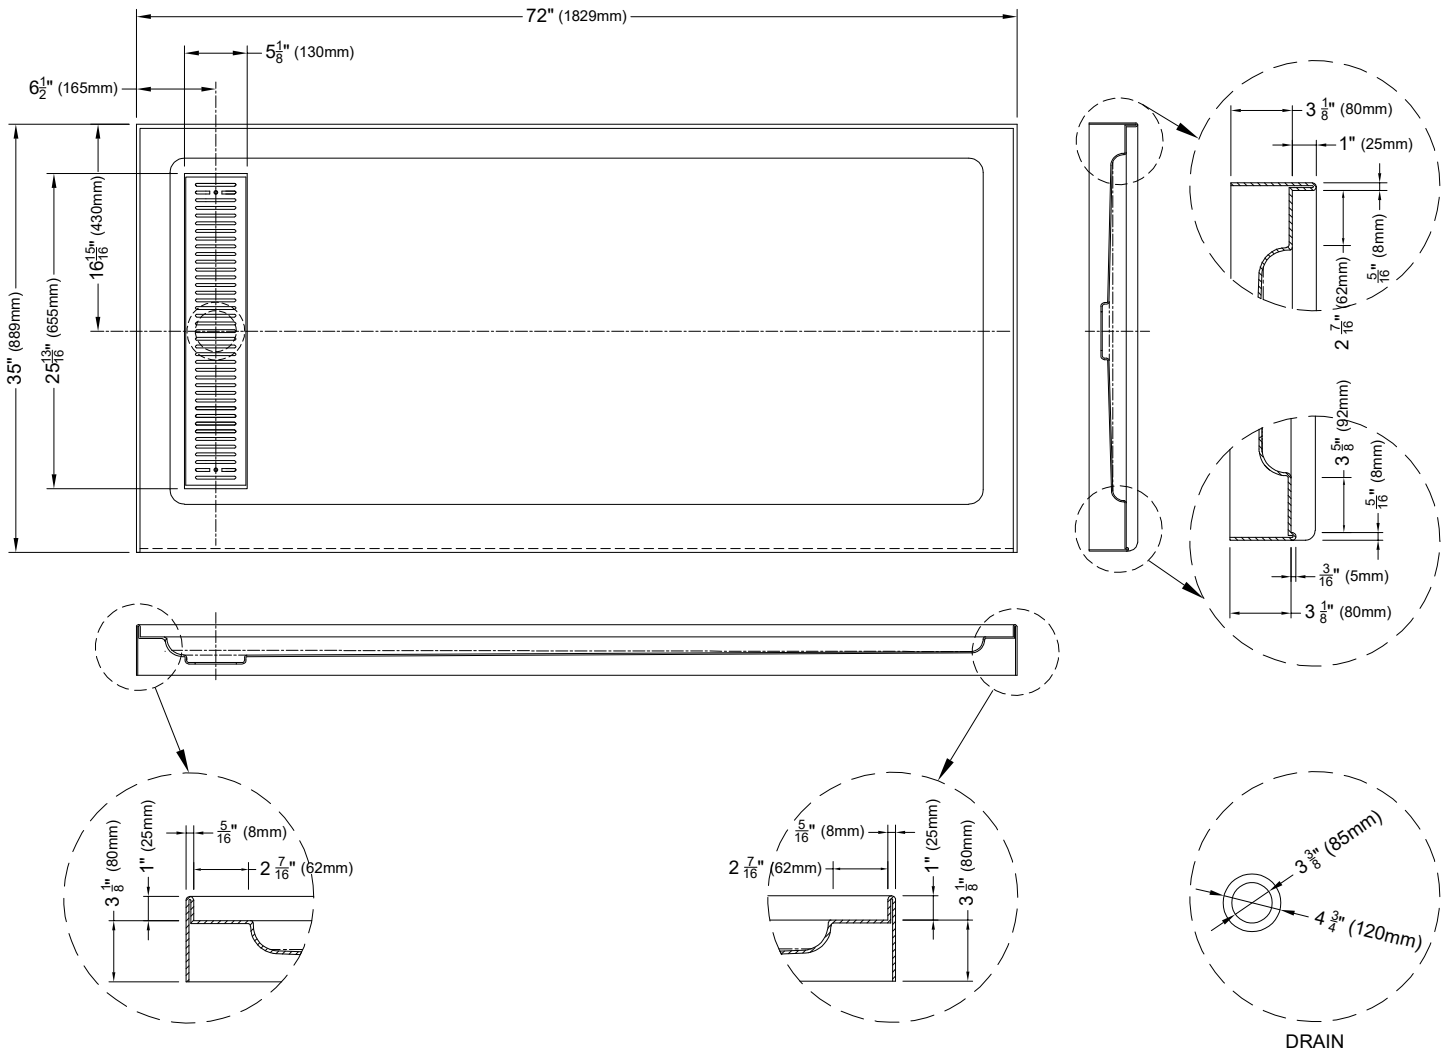

Turin Canada | www.myturin.com

LINEARLUX SERIES

72" x 35" Alcove Shower Base

Left Drain

TU-SB-3W-72-35-L

Last revision : 2025/03/04

Turin Canada may update or modify the product dimensions shown at any time without prior notice.