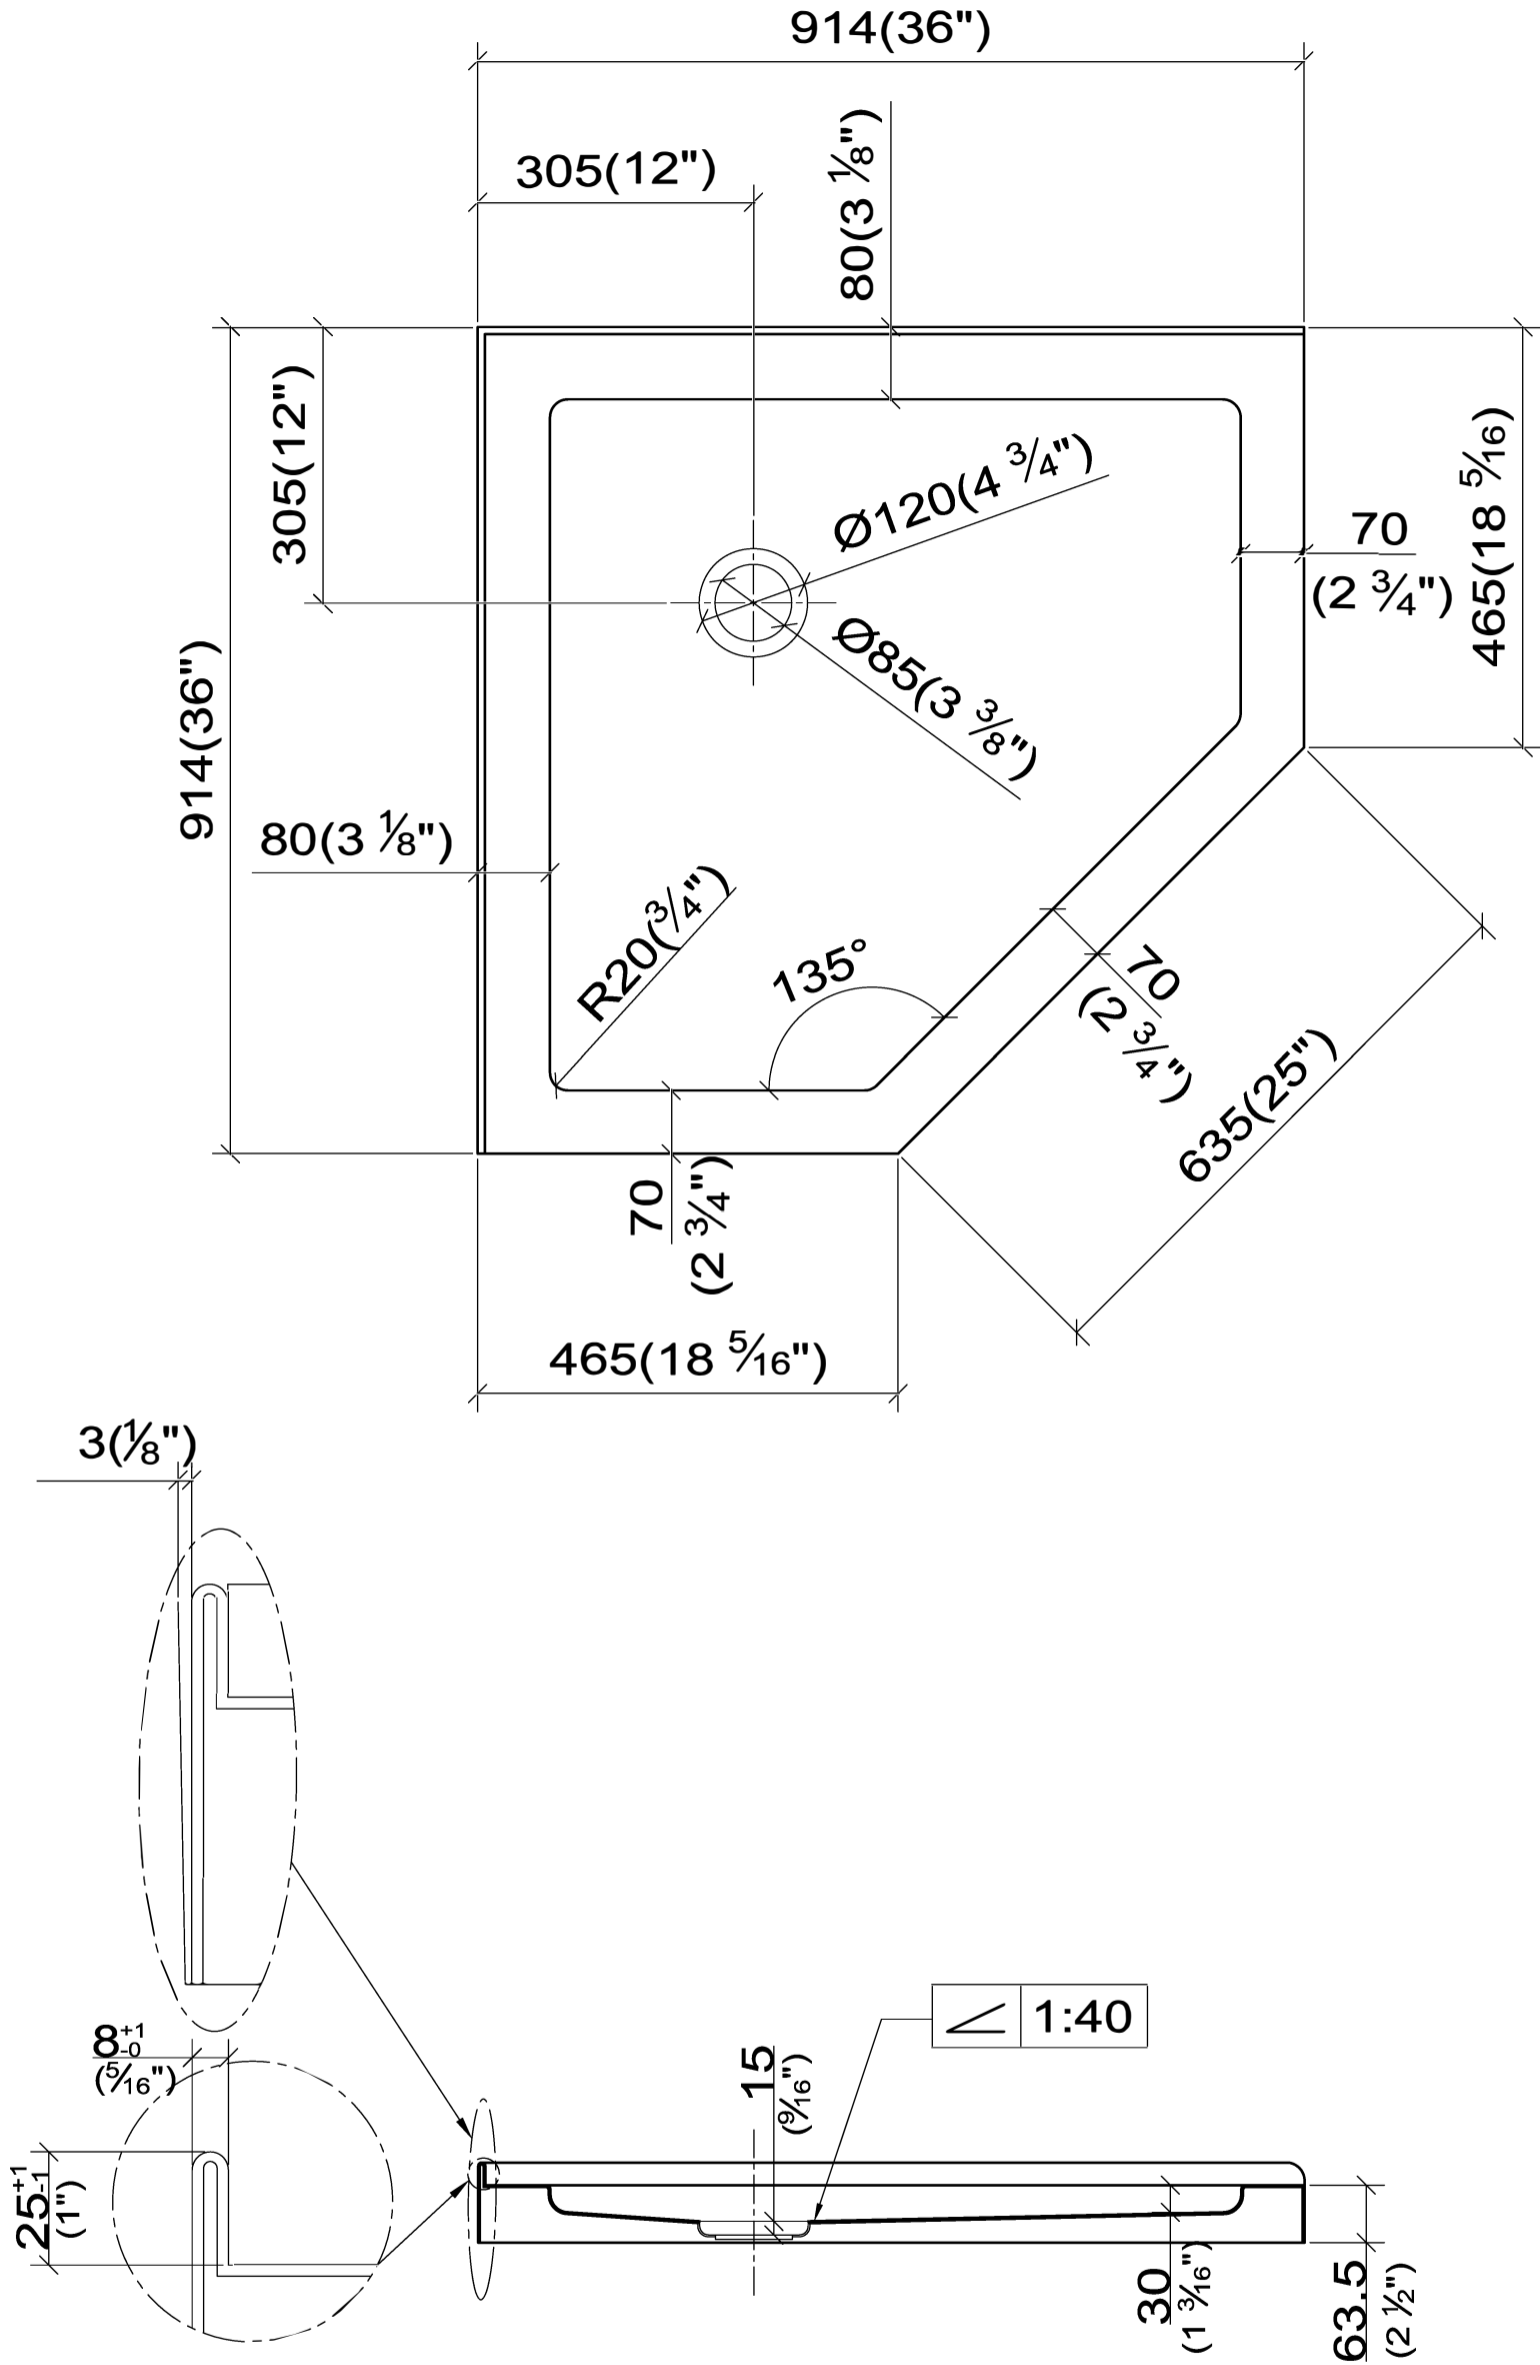

# Turin

Units of measure : MM and Inch

## TURIN CANADA – NEO-ANGLE SLIM SHOWER BASE

<b>SKU</b>	TU-SB-NA-36-36
<b>DRAIN POSITION</b>	Corner
<b>MATERIAL</b>	Reinforced Fiberglass
<b>SURFACE</b>	Slip-Resistant Glossy Acrylic