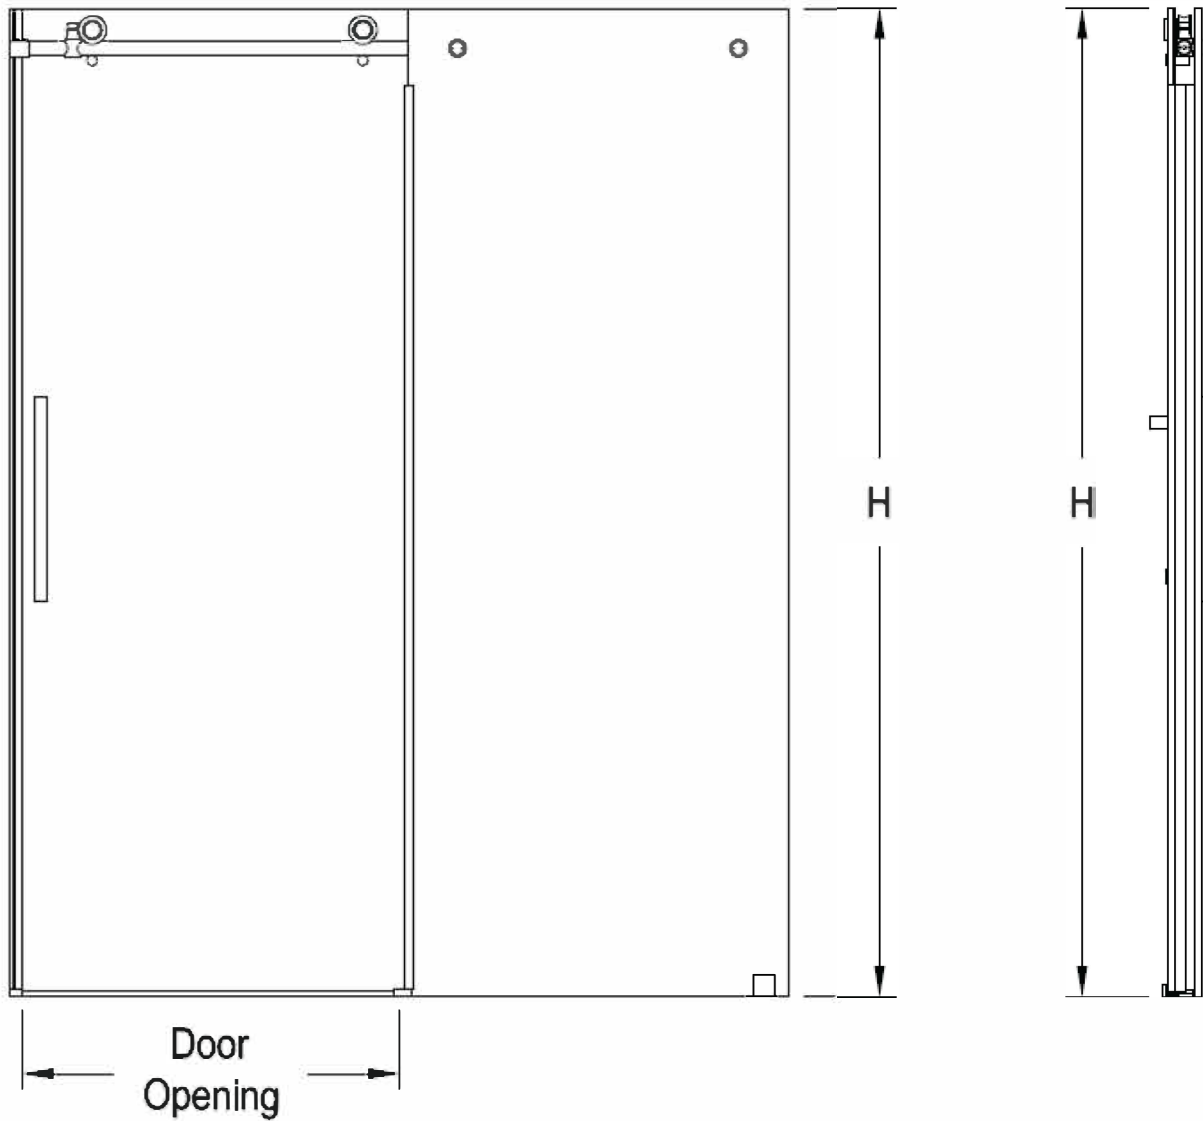

Turin

SKU	L	A	B	H	DOOR OPENING
TU-SD-03-48	44-48"	27 1/8"	23 1/4"	75"	16 1/4" - 20 1/4"
TU-SD-03-60	56-60"	33 1/2"	29 1/2"	75"	21 7/8" - 25 7/8"