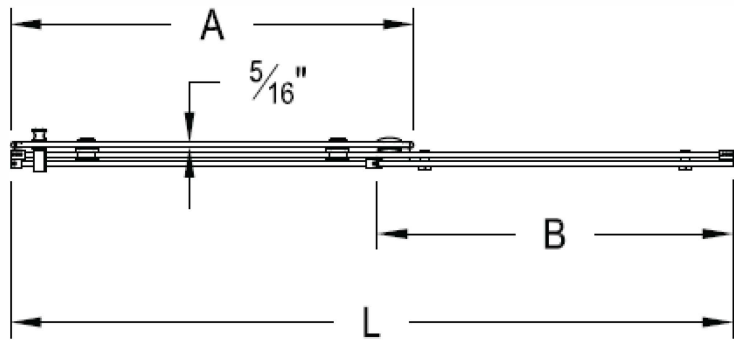

Turin

SKU	L	A	B	H	DOOR OPENING
TU-SD-03-48	44-48"	27 1/8"	23 1/4"	75"	16 1/4" - 20 1/4"
TU-SD-03-60	56-60"	33 1/2"	29 1/2"	75"	21 7/8" - 25 7/8"